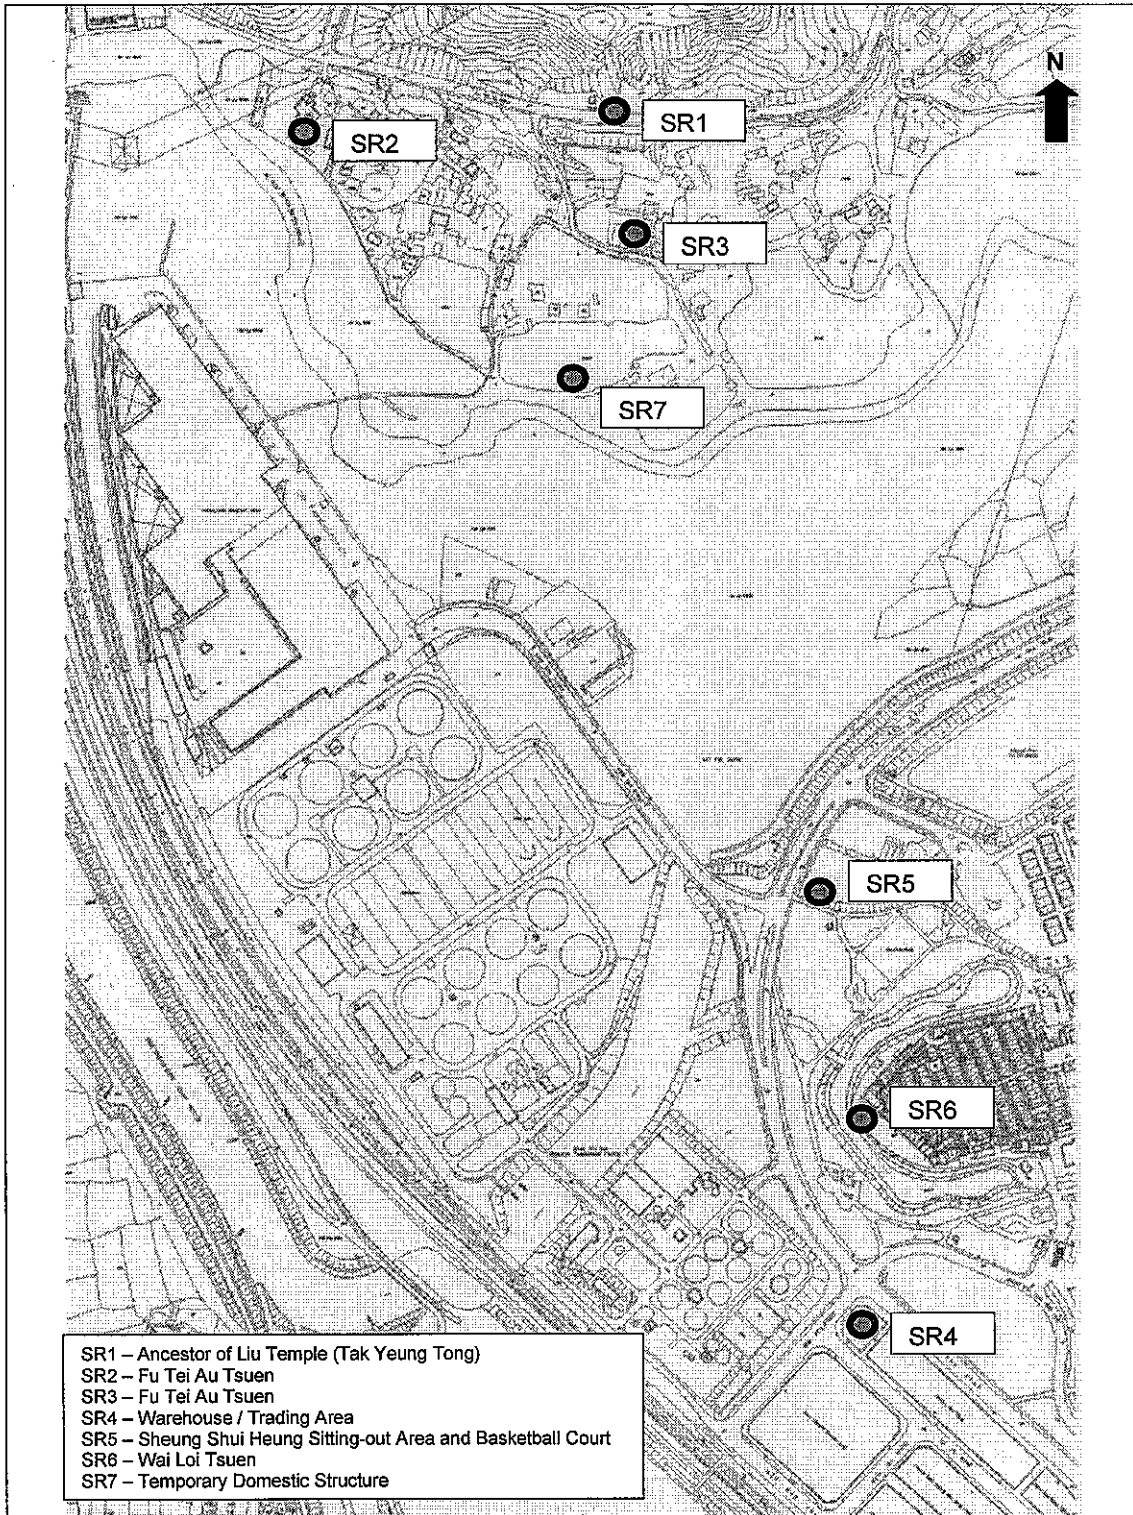

	<p>Title</p> <p>Expansion of Shek Wu Hui Sewage Treatment Works – Project Area</p>	Date	Dec 2005
			Figure	N.A.
			Scale	NTS

Title

Expansion of Shek Wu Hui Sewage Treatment Works – Environmental Sensitive Receiver

Date

Dec 2005

Figure

N.A.

Scale

NTS

		Title Expansion of Shek Wu Hui Sewage Treatment Works – Location of Air Quality Monitoring Station	Date Dec 2005
			Figure N.A.
			Scale NTS

		Title Expansion of Shek Wu Hui Sewage Treatment Works – Location of Noise Monitoring Station	Date Dec 2005
			Figure N.A.
			Scale NTS