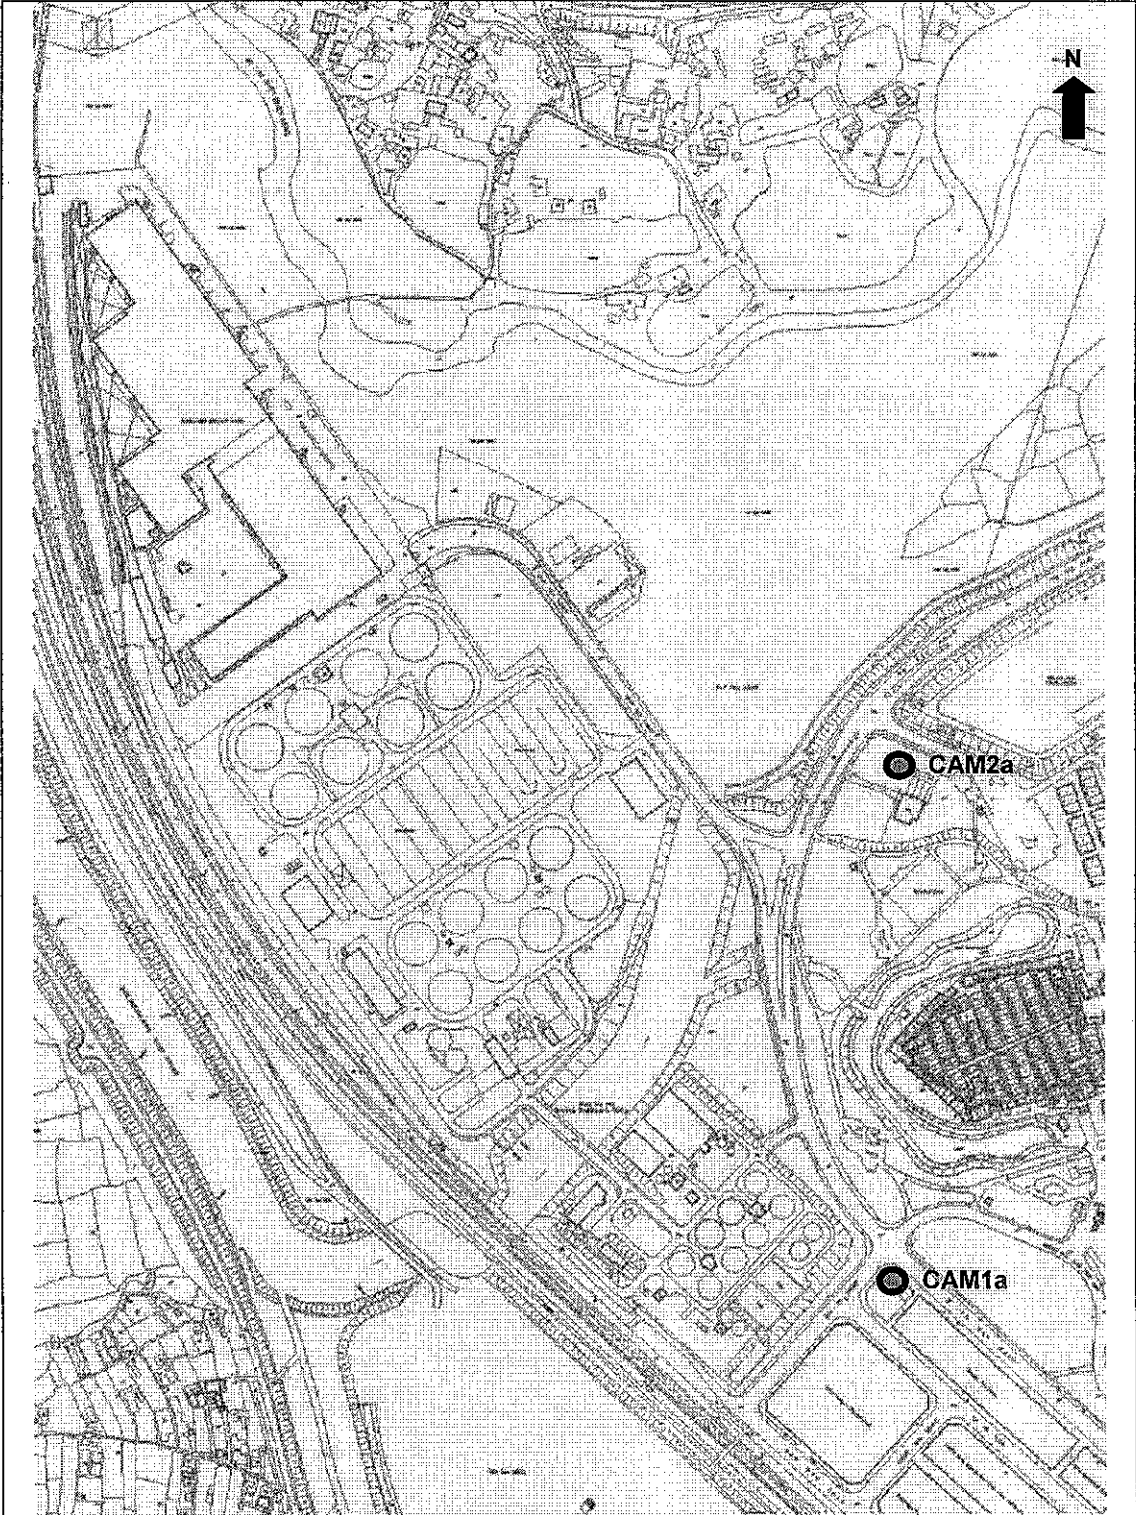

Date

Dec 2005

Figure

N.A.

Scale

NTS

		Title Expansion of Shek Wu Hui Sewage Treatment Works – Location of Air Quality Monitoring Station	Date Dec 2005
			Figure N.A.
			Scale NTS

		Title Expansion of Shek Wu Hui Sewage Treatment Works – Location of Noise Monitoring Station	Date Dec 2005
			Figure N.A.
			Scale NTS