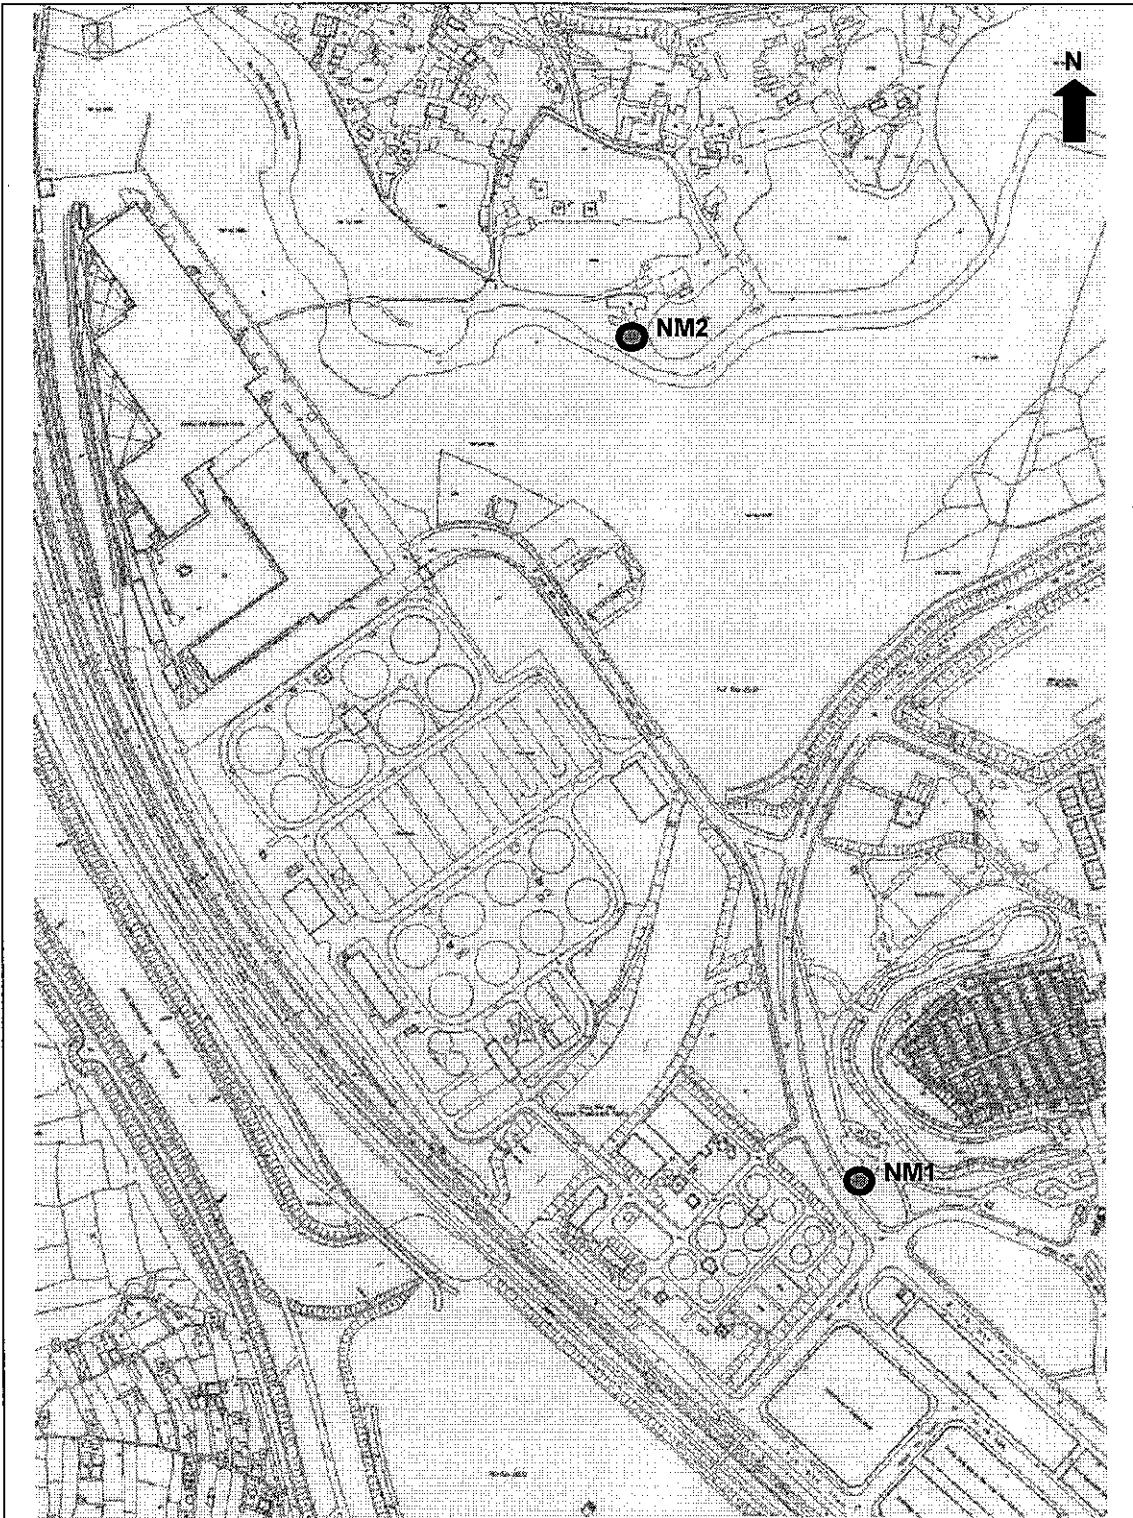

Date

Dec 2005

Figure

N.A.

Scale

NTS

		Title Expansion of Shek Wu Hui Sewage Treatment Works – Location of Air Quality Monitoring Station	Date Dec 2005
			Figure N.A.
			Scale NTS

		Title Expansion of Shek Wu Hui Sewage Treatment Works – Location of Noise Monitoring Station	Date Dec 2005
			Figure N.A.
			Scale NTS